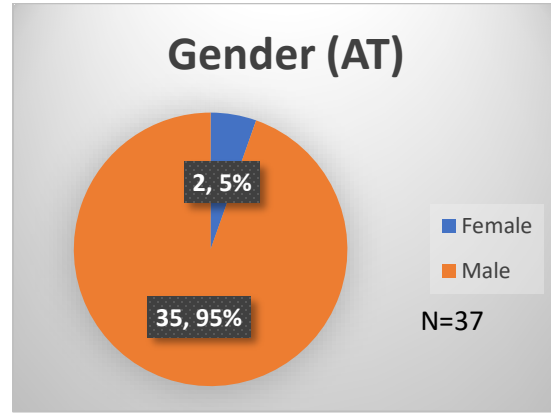

Daily Data Dashboard – December 14, 2022
Demographics for JTDC Population
Wednesday Morning Midnight Count

Total # of probation Involved youth¹: 1,032

¹ Probation Active: Any youth who is pending sentencing with an active social history, has been formally placed on probation or supervision with Cook County Juvenile Probation on the date of the report.

*Age, Gender and Race for Criminal Court population (N=1) is not represented in this report.

Data sources: cFive Supervisor – Probation Population and RMIS – JTDC Population

Daily Data Dashboard – December 14, 2022
Demographics for JTDC Population
Wednesday Morning Midnight Count