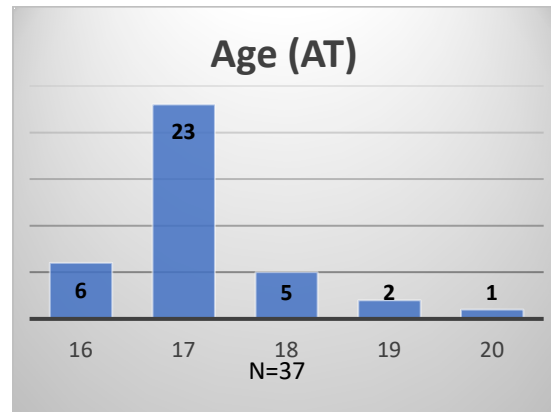

Daily Data Dashboard – December 14, 2022
Demographics for JTDC Population
Wednesday Morning Midnight Count

Total # of probation Involved youth¹: 1,032

¹ Probation Active: Any youth who is pending sentencing with an active social history, has been formally placed on probation or supervision with Cook County Juvenile Probation on the date of the report.

*Age, Gender and Race for Criminal Court population (N=1) is not represented in this report.

Data sources: cFive Supervisor – Probation Population and RMIS – JTDC Population

Daily Data Dashboard – December 14, 2022
Demographics for JTDC Population
Wednesday Morning Midnight Count