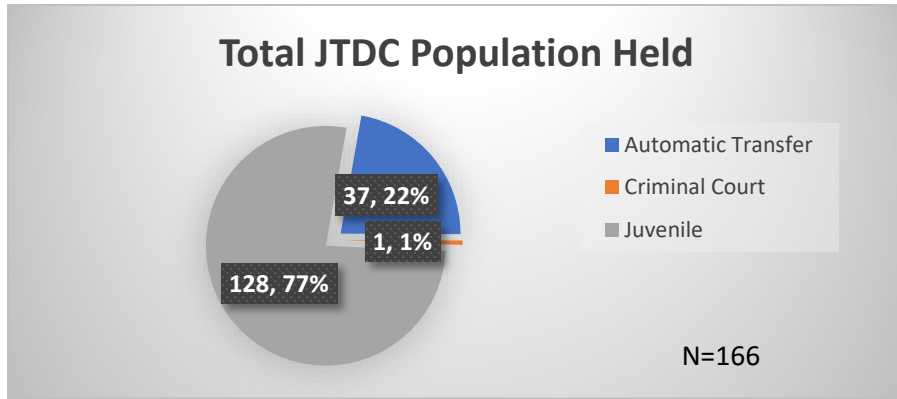

Daily Data Dashboard – December 14, 2022
Demographics for JTDC Population
Wednesday Morning Midnight Count

Total # of probation Involved youth¹: 1,032

¹ Probation Active: Any youth who is pending sentencing with an active social history, has been formally placed on probation or supervision with Cook County Juvenile Probation on the date of the report.

*Age, Gender and Race for Criminal Court population (N=1) is not represented in this report.

Data sources: cFive Supervisor – Probation Population and RMIS – JTDC Population

Daily Data Dashboard – December 14, 2022
Demographics for JTDC Population
Wednesday Morning Midnight Count