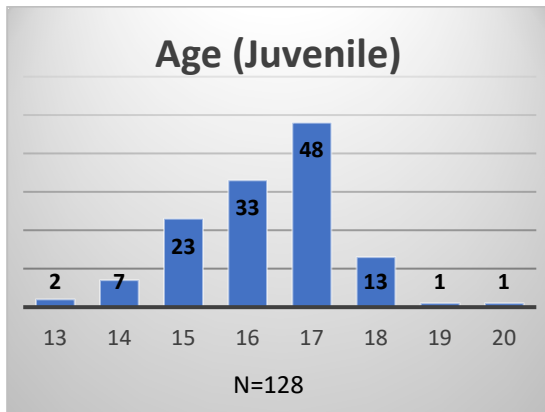

Daily Data Dashboard – December 14, 2022
Demographics for JTDC Population
Wednesday Morning Midnight Count

Total # of probation Involved youth¹: 1,032

¹ Probation Active: Any youth who is pending sentencing with an active social history, has been formally placed on probation or supervision with Cook County Juvenile Probation on the date of the report.

*Age, Gender and Race for Criminal Court population (N=1) is not represented in this report.

Data sources: cFive Supervisor – Probation Population and RMIS – JTDC Population

Daily Data Dashboard – December 14, 2022
Demographics for JTDC Population
Wednesday Morning Midnight Count