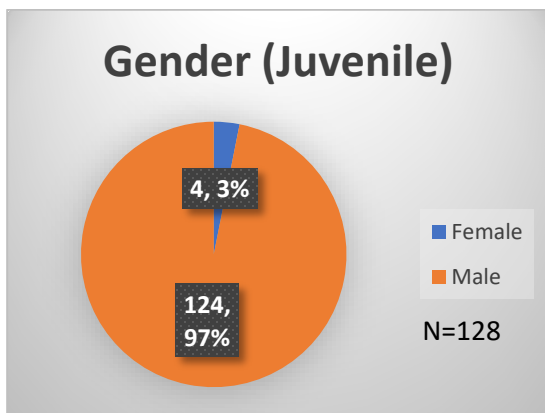

Daily Data Dashboard – December 14, 2022
Demographics for JTDC Population
Wednesday Morning Midnight Count

Total # of probation Involved youth¹: 1,032

¹ Probation Active: Any youth who is pending sentencing with an active social history, has been formally placed on probation or supervision with Cook County Juvenile Probation on the date of the report.

*Age, Gender and Race for Criminal Court population (N=1) is not represented in this report.

Data sources: cFive Supervisor – Probation Population and RMIS – JTDC Population

Daily Data Dashboard – December 14, 2022
Demographics for JTDC Population
Wednesday Morning Midnight Count